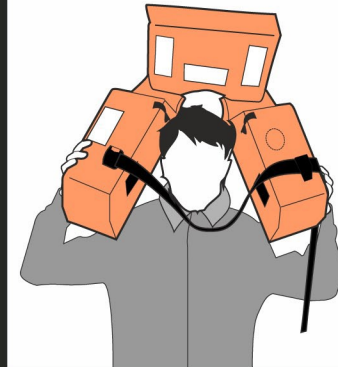

PREMIER COMPACT 2016 LIFEJACKET

DONNING INSTRUCTIONS

UNFASTEN THE POPPERS
AND TWO BUCKLES

DON LIFEJACKET BY
PLACING YOKE OVER HEAD
AND BELT AROUND BODY.
AS SHOWN ABOVE

CONNECT BUCKLE BY PUSHING THE
TWO PARTS FIRMLY TOGETHER

PULL BELT AS TIGHT AS
POSSIBLE (AIDED BY HOLDING
ONTO BUCKLE). FASTEN THE
TOP BUCKLE IF POSSIBLE

TUCK THE EXCESS BELT IN
BEHIND THE JACKET

HOLD LIFEJACKET FIRMLY
AND COVER NOSE WHEN
JUMPING INTO THE WATER