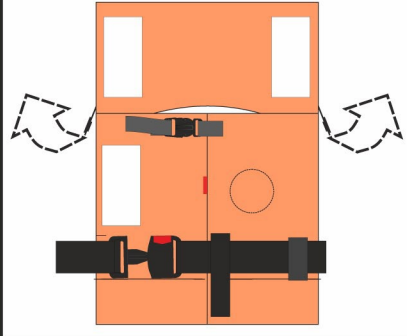

PREMIER COMPACT 2016 LIFEJACKET

DONNING INSTRUCTIONS

UNFASTEN THE POPPERS
AND TWO BUCKLES

DON LIFEJACKET BY
PLACING YOKE OVER HEAD
AND BELT AROUND BODY.
AS SHOWN ABOVE

CONNECT BUCKLE BY PUSHING THE
TWO PARTS FIRMLY TOGETHER

PULL BELT AS TIGHT AS
POSSIBLE (AIDED BY HOLDING
ONTO BUCKLE). FASTEN THE
TOP BUCKLE IF POSSIBLE

TUCK THE EXCESS BELT IN
BEHIND THE JACKET

HOLD LIFEJACKET FIRMLY
AND COVER NOSE WHEN
JUMPING INTO THE WATER