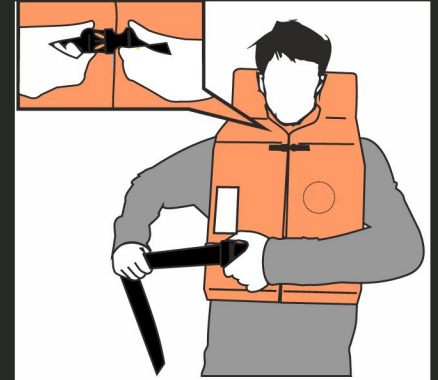

PREMIER COMPACT 2016 LIFEJACKET

DONNING INSTRUCTIONS

UNFASTEN THE POPPERS
AND TWO BUCKLES

DON LIFEJACKET BY
PLACING YOKE OVER HEAD
AND BELT AROUND BODY.
AS SHOWN ABOVE

CONNECT BUCKLE BY PUSHING THE
TWO PARTS FIRMLY TOGETHER

PULL BELT AS TIGHT AS
POSSIBLE (AIDED BY HOLDING
ONTO BUCKLE). FASTEN THE
TOP BUCKLE IF POSSIBLE

TUCK THE EXCESS BELT IN
BEHIND THE JACKET

HOLD LIFEJACKET FIRMLY
AND COVER NOSE WHEN
JUMPING INTO THE WATER