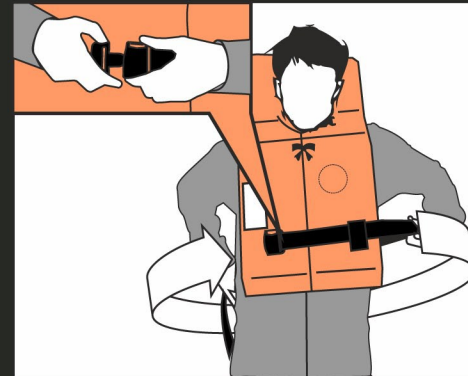

PREMIER COMPACT 2016 LIFEJACKET

DONNING INSTRUCTIONS

UNFASTEN THE POPPERS
AND TWO BUCKLES

DON LIFEJACKET BY
PLACING YOKE OVER HEAD
AND BELT AROUND BODY.
AS SHOWN ABOVE

CONNECT BUCKLE BY PUSHING THE
TWO PARTS FIRMLY TOGETHER

PULL BELT AS TIGHT AS
POSSIBLE (AIDED BY HOLDING
ONTO BUCKLE). FASTEN THE
TOP BUCKLE IF POSSIBLE

TUCK THE EXCESS BELT IN
BEHIND THE JACKET

HOLD LIFEJACKET FIRMLY
AND COVER NOSE WHEN
JUMPING INTO THE WATER