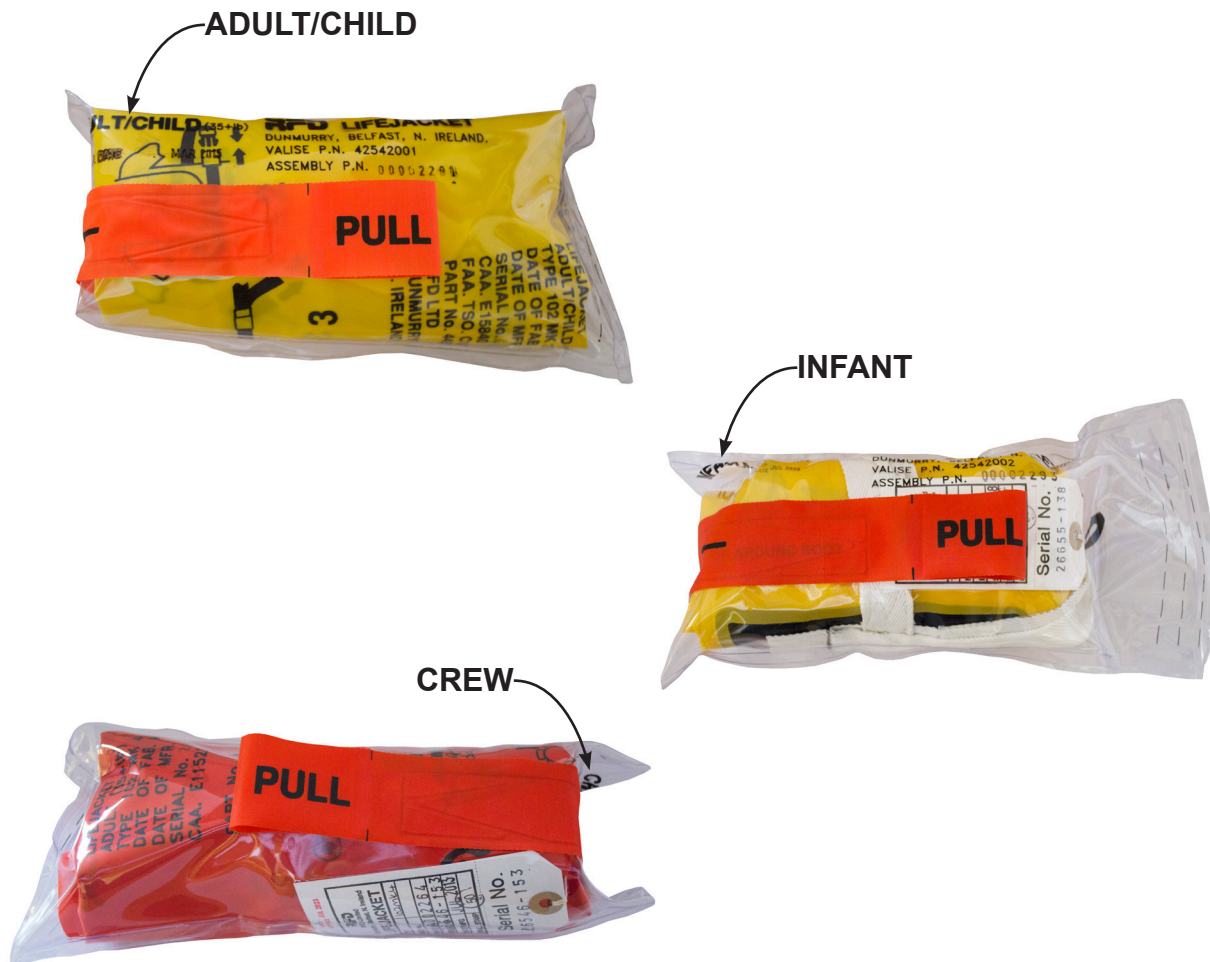

2. Accomplishment instructions

NOTE: On an RFID-enabled aircraft, you can use RFID to locate the lifejacket.

NOTE: In the steps that follow do not unpack the lifejacket.

A. Do a check on the log card. In the TYPE field (**Figure 2**):

- It is an *adult/child* lifejacket if the lifejacket is **yellow** and the log card says
  - 102 Mk 3
  - 102 Mk 2BA
- It is an *infant* lifejacket if the lifejacket is **yellow** and the log card says
  - 105 Mk 1
- It is a *crew* lifejacket if the lifejacket is **orange** and the log card says
  - 102 Mk 4
  - 102 Mk 2BA

**FIGURE 2**  
**TYPE and PART No. fields on lifejacket's log card**

B. Do a check on the label on the valise (**Figure 3**):

- an *adult/child* lifejacket must have a screenprint or self-adhesive label which says ADULT/CHILD
- an *infant* lifejacket must have a screenprint or self-adhesive label which says INFANT
- a *crew* lifejacket must have a screenprint or self-adhesive label which says CREW